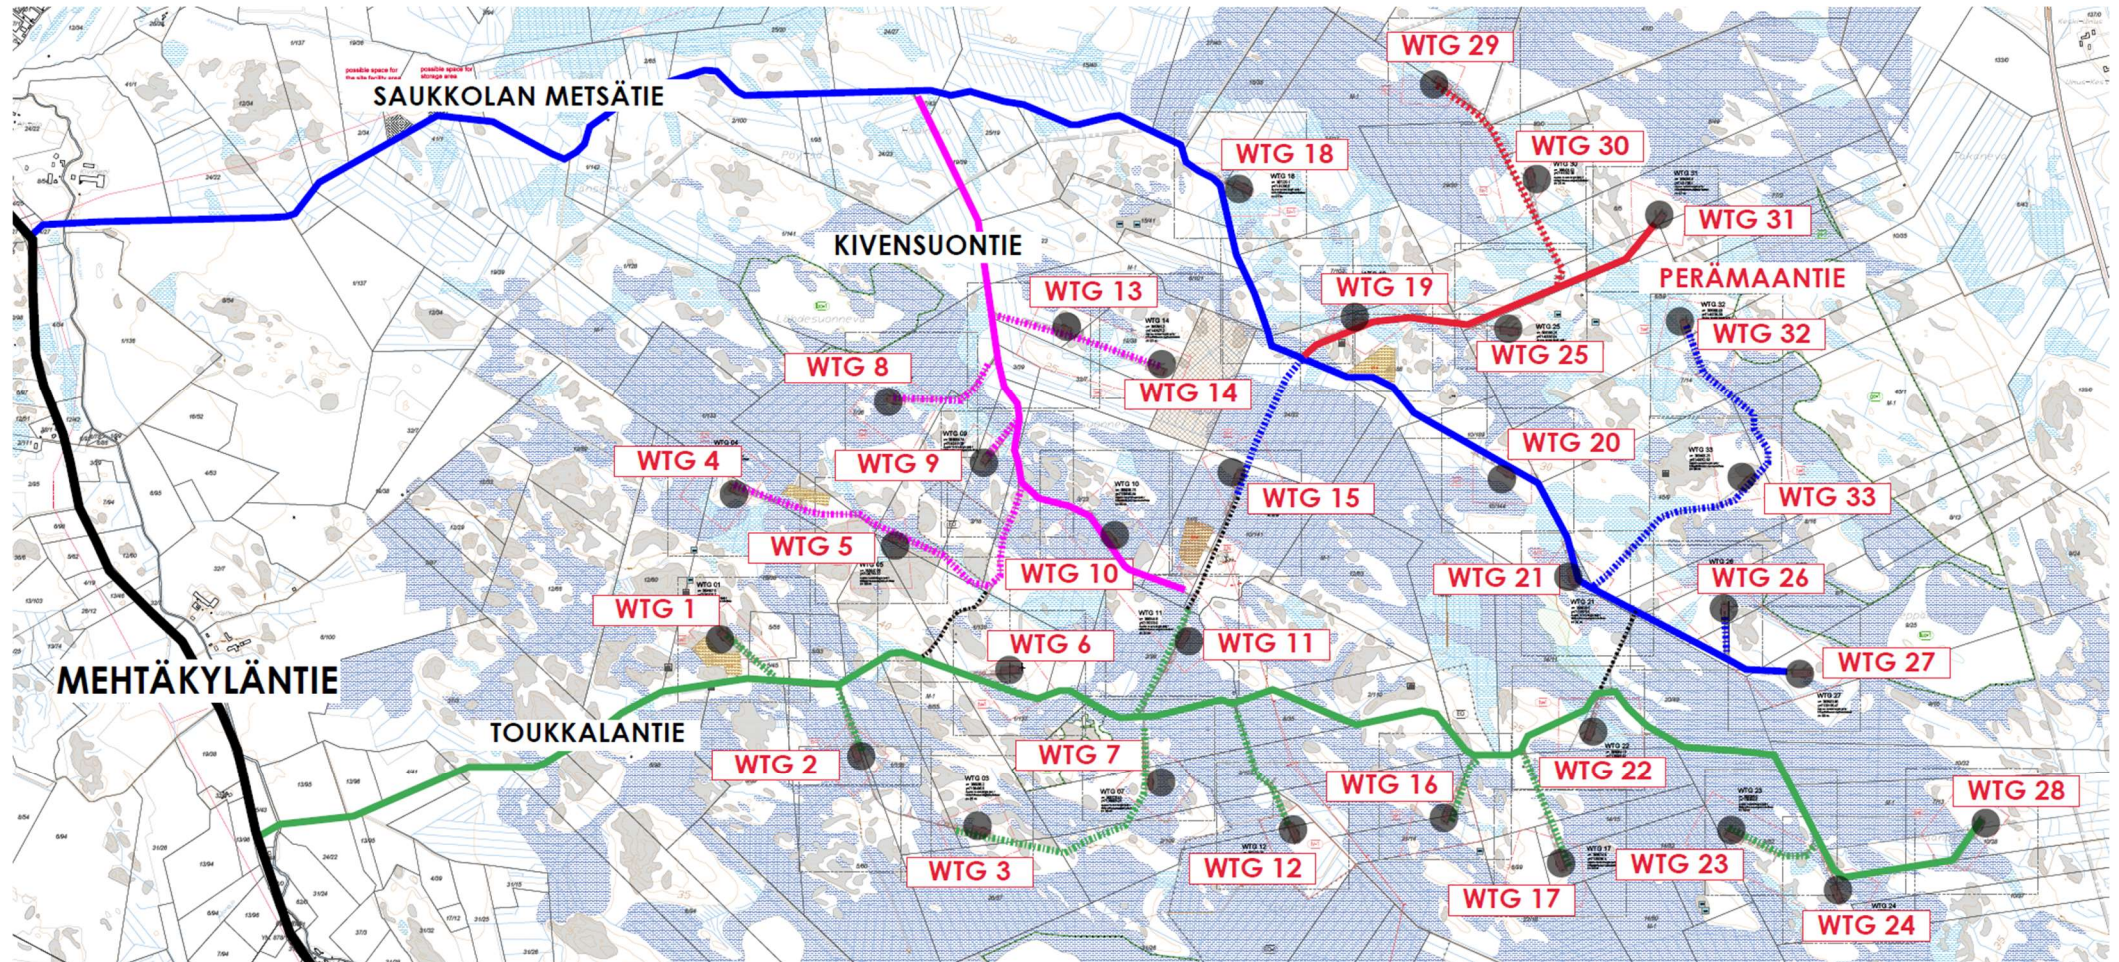

## Karhunnevan kankaan teiden nimet

Saukkolan metsätie  
WTG 18, WTG 15, WTG 20, WTG 21, WTG 33, WTG 32, WTG 26, WTG 27

Toukkalantie  
WTG 1, WTG 2, WTG 6, WTG 11, WTG 7, WTG 3, WTG 12, WTG 16, WTG 17, WTG 22, WTG 23, WTG 24, WTG 28

Kivensuontie  
WTG 13, WTG 14, WTG 8, WTG 9, WTG 5, WTG 4, WTG 10

Perämaantie  
WTG 19, WTG 25, WTG 30, WTG 29, WTG 31